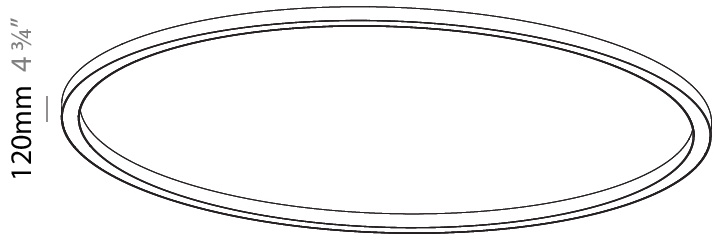

A32920- - -
base number   LED   Color   Finishes
                         Dimming   Temperature   (Diamond)

1. To build a product code in our configurator select the specify button on the base model # product page
2. To build a manual product code on this datasheet choose from the options listed below in blue font and add the suffix to the base model #

GENERAL

Series: Glorious
Subseries: Glorious
Brand: Prolicht
Division: Architectural
Mounting Type: Surface
Mounting Location: Ceiling

PHYSICAL

Diameter (mm): 5400
Diameter (in): 212 5/8
Height (mm): 120
Height (in): 4 3/4
Light Distribution: Direct
Weight (kg): 68
Weight (lbs): 149.6
Diffuser: PMMA - Opal
Fixture Finish: SSR / BKV / CWI / CRY / HAB / UFT / ITA / RUA / FTG / MYG / LOD / PUS / FRO / FUP / KIA / POP / BLS / SPG / MEY / GOH / GUM / CHC / COM / ABZ / JAG / OBR / MOS / ROR
Fixture Material: Aluminum

ELECTRICAL

Lamp Type: LED (Zhaga Standard)
Input Wattage (W): 280
Total Output Wattage (W): 224 / 179.2 (3500K)
Dimming: Non-Dimming / Phase Dimming (120Vac only) / 0-10V Dimming
Driver Included: Yes
Driver Location: Integrated
Driver Type: Constant Current - 120 / 277Vac
Driver Class: Class 2
Input Voltage (V): 120 - 277
Constant Current (MA): 350 / 800 (3500K)

LED

Color Temperature (°K): 3000 / 3500 / 4000
Max. Delivered Lumen (lm): 25840 / 26754 / 27300
CRI: >80 CRI
Efficiency (%): 65
Lamp Life (hrs): 50000

OPTICAL

RATINGS AND CERTIFICATIONS

Certified By: Certified for North American Standards
IP rating: IP20

Ø 5100mm 200 13/16"

Ø 5400mm 212 5/8"