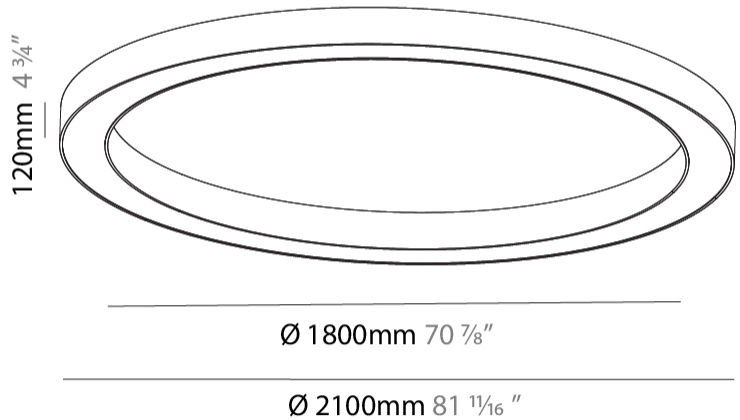

1. To build a product code in our configurator select the specify button on the base model # product page
2. To build a manual product code on this datasheet choose from the options listed below in blue font and add the suffix to the base model #

GENERAL

Series: Glorious
Subseries: Glorious
Brand: Prolicht
Division: Architectural
Mounting Type: Surface
Mounting Location: Ceiling
Subcategory: Ambient

PHYSICAL

Shape: Round
Diameter (mm): 2100
Diameter (in): 82 11/16
Height (mm): 120
Height (in): 4 3/4
Light Distribution: Direct
Weight (kg): 25.133
Weight (lbs): 55.29
Diffuser: PMMA - Opal

Fixture Finish: SSR / BKV / CWI / CRY / HAB / UFT / ITA / RUA / FTG / MYG / LOD / PUS / FRO / FUP / KIA / POP / BLS / SPG / MEY / GOH / GUM / CHC / COM / ABZ / JAG / OBR / MOS / ROR

Fixture Material: Aluminum

ELECTRICAL

Lamp Type: LED (Zhaga Standard)
Input Wattage (W): 101
Total Output Wattage (W): 84 / 67.2 (3500K)
Dimming: Non-Dimming / Phase Dimming (120Vac only) / 0-10V Dimming
Driver Included: Yes
Driver Location: Integrated
Driver Type: Constant Current - 120 / 277Vac
Driver Class: Class 2
Input Voltage (V): 120 - 277
Constant Current (MA): 350 / 700 (3500K)

LED

Color Temperature (°K): 3000 / 3500 / 4000
Max. Delivered Lumen (lm): 9690 / 10035 / 10240
CRI: >80 CRI
Efficiency (%): 65
Lamp Life (hrs): 50000

OPTICAL

RATINGS AND CERTIFICATIONS

Certified By: Certified for North American Standards
IP rating: IP20